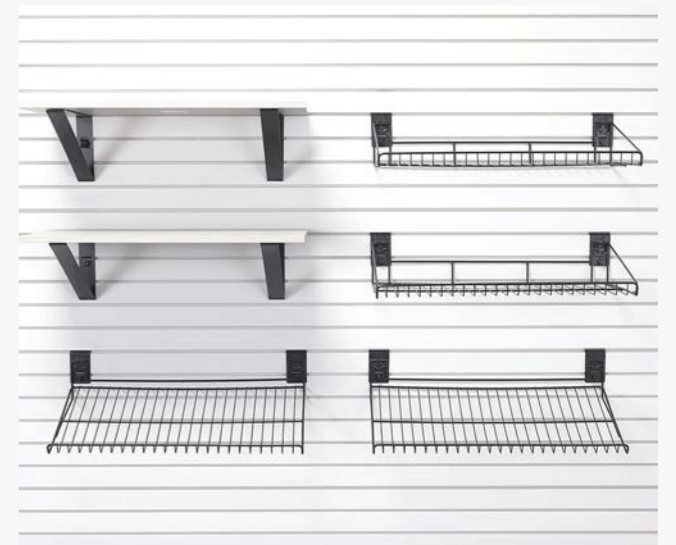

Laminate Slot Inserts

Hook Bundles

Extra Large Hook Bundle

Extra Large Hook Bundle

Medium Hook Bundle

Large Hook Bundle

Small Hook Bundle

Basket Bundles

Extra Large Basket Bundle

Extra Large Basket Bundle

Medium Basket Bundle

Large Basket Bundle

Small Basket Bundle

Shelf Bundles

Extra Large Shelf Bundle

Extra Large Shelf Bundle

Medium Shelf Bundle

Large Shelf Bundle

Small Shelf Bundle

Garage Storage

Whether it's bikes, tools, gardening gear, or anything else, Milwaukee Slatwall has you covered for garage storage. Our wide range of solutions meets all your storage needs, making us industry leaders for innovation and versatility in garage organization.

Tool Storage

Milwaukee Slatwall streamlines tool storage effortlessly. Our array of accessories and shelves ensures your tools remain organized and readily accessible. With dedicated spaces, your tools are safely stored and proudly displayed, ready for action whenever inspiration calls.