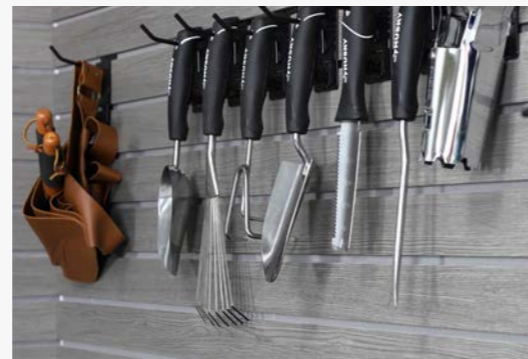

Whether tending to a lush lawn or nurturing a dreamy garden oasis, Milwaukee Slatwall provides versatile storage solutions ensuring your garden tools are always accessible. From shovels to shears, each gardening essential finds its rightful place, streamlining every task with ease. Count on Milwaukee Slatwall to elevate your gardening experience from chore to delight.