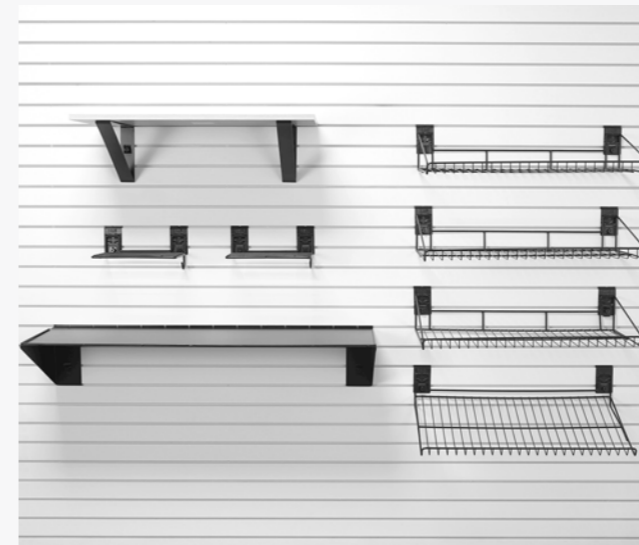

Laminate Slot Inserts

Hook Bundles

Extra Large Hook Bundle

Extra Large Hook Bundle

Medium Hook Bundle

Large Hook Bundle

Small Hook Bundle

Basket Bundles

Extra Large Basket Bundle

Extra Large Basket Bundle

Medium Basket Bundle

Large Basket Bundle

Small Basket Bundle

Shelf Bundles

Extra Large Shelf Bundle

Extra Large Shelf Bundle

Medium Shelf Bundle

Large Shelf Bundle

Small Shelf Bundle

Garage Storage

Whether it's bikes, tools, gardening gear, or anything else, Milwaukee Slatwall has you covered for garage storage. Our wide range of solutions meets all your storage needs, making us industry leaders for innovation and versatility in garage organization.

Tool Storage

Milwaukee Slatwall streamlines tool storage effortlessly. Our array of accessories and shelves ensures your tools remain organized and readily accessible. With dedicated spaces, your tools are safely stored and proudly displayed, ready for action whenever inspiration calls.