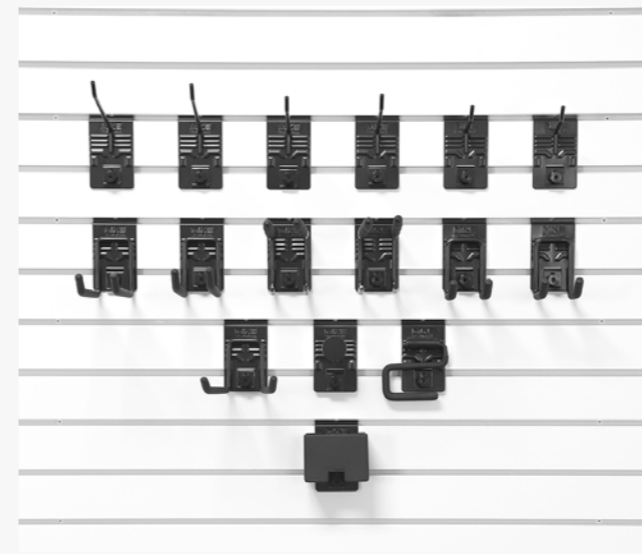

Milwaukee Slatwall Laminate slot inserts are designed to blend seamlessly with the slatwall panels, creating a continuous, uninterrupted surface that enhances the visual flow of your space.

J Trim

Division Trim

Laminate Slot Inserts

Hook Bundles

Extra Large Hook Bundle

Extra Large Hook Bundle

Medium Hook Bundle

Large Hook Bundle

Small Hook Bundle

Basket Bundles

Extra Large Basket Bundle

Extra Large Basket Bundle

Medium Basket Bundle

Large Basket Bundle

Small Basket Bundle

Shelf Bundles

Extra Large Shelf Bundle

Extra Large Shelf Bundle