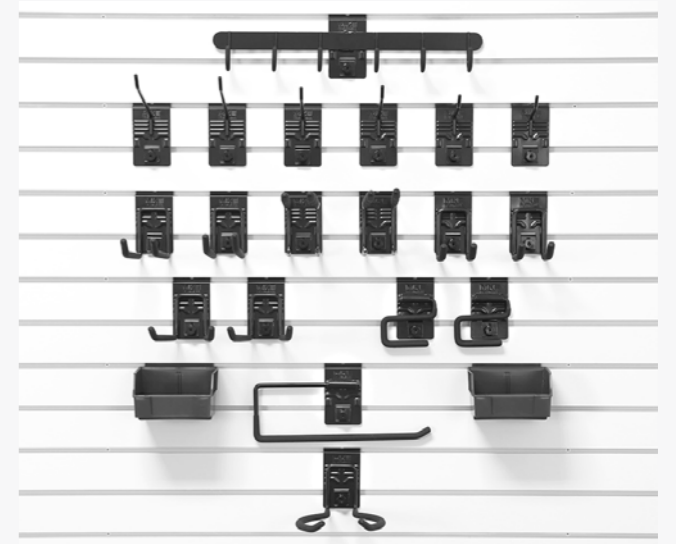

Milwaukee Slatwall Laminate slot inserts are designed to blend seamlessly with the slatwall panels, creating a continuous, uninterrupted surface that enhances the visual flow of your space.

J Trim

Division Trim

Laminate Slot Inserts

Hook Bundles

Extra Large Hook Bundle

Extra Large Hook Bundle

Medium Hook Bundle

Large Hook Bundle

Small Hook Bundle

Basket Bundles

Extra Large Basket Bundle

Extra Large Basket Bundle

Medium Basket Bundle

Large Basket Bundle

Small Basket Bundle

Shelf Bundles

Extra Large Shelf Bundle

Extra Large Shelf Bundle