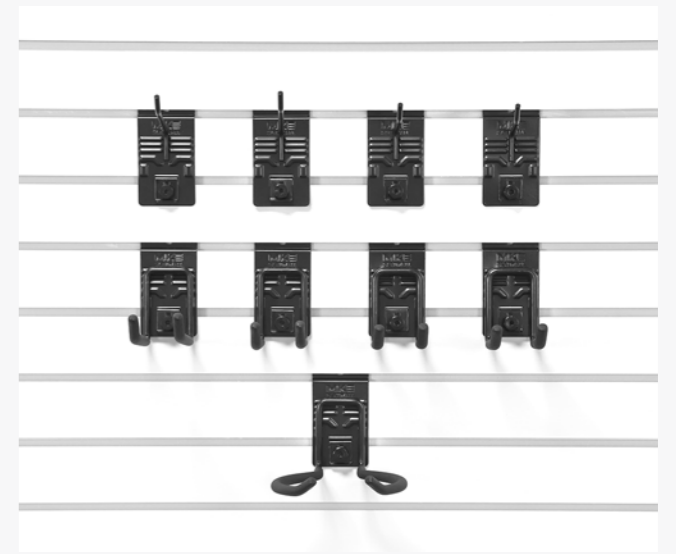

Milwaukee Slatwall Laminate slot inserts are designed to blend seamlessly with the slatwall panels, creating a continuous, uninterrupted surface that enhances the visual flow of your space.

J Trim

Division Trim

Laminate Slot Inserts

Hook Bundles

Extra Large Hook Bundle

Extra Large Hook Bundle

Medium Hook Bundle

Large Hook Bundle

Small Hook Bundle

Basket Bundles

Extra Large Basket Bundle

Extra Large Basket Bundle

Medium Basket Bundle

Large Basket Bundle

Small Basket Bundle

Shelf Bundles

Extra Large Shelf Bundle

Extra Large Shelf Bundle