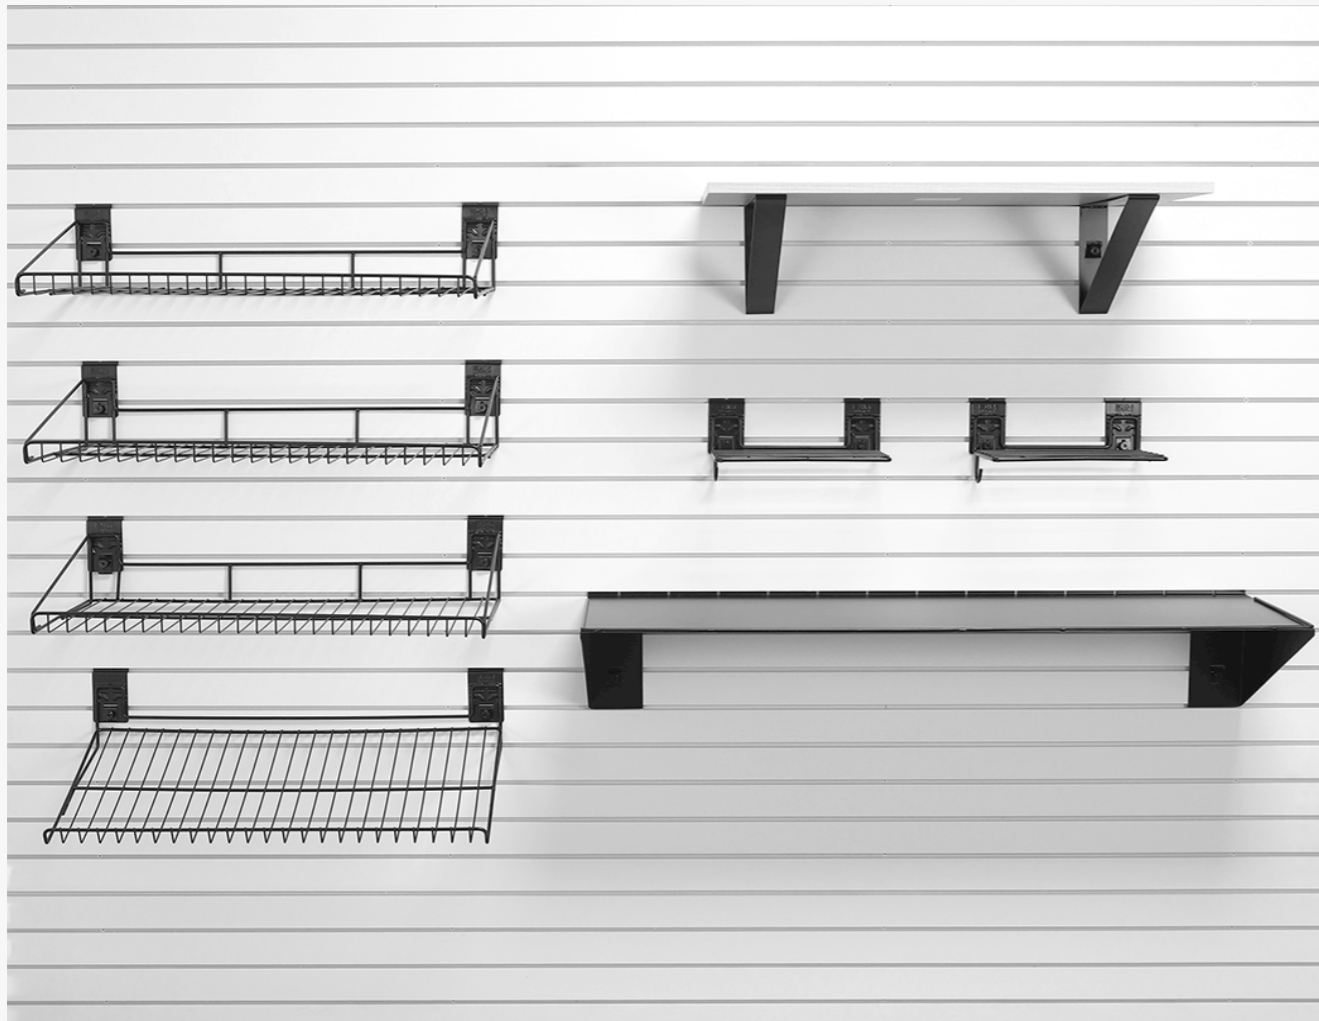

Laminate Slot Inserts

Hook Bundles

Extra Large Hook Bundle

Extra Large Hook Bundle

Medium Hook Bundle

Large Hook Bundle

Small Hook Bundle

Basket Bundles

Extra Large Basket Bundle

Extra Large Basket Bundle

Medium Basket Bundle

Large Basket Bundle

Small Basket Bundle

Shelf Bundles

Extra Large Shelf Bundle

Extra Large Shelf Bundle

Tool Storage

Milwaukee Slatwall streamlines tool storage effortlessly. Our array of accessories and shelves ensures your tools remain organized and readily accessible. With dedicated spaces, your tools are safely stored and proudly displayed, ready for action whenever inspiration calls.