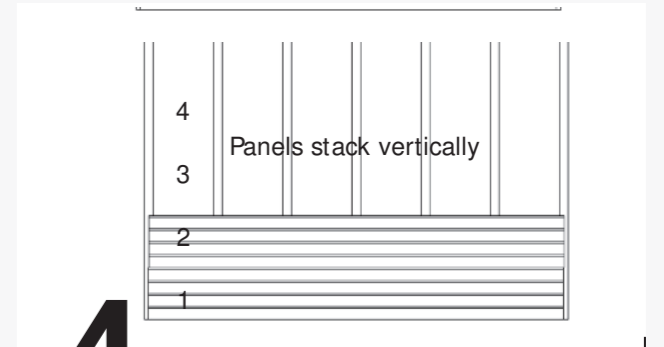

4 Attaching Subsequent Panels

Place the next panel atop the first, ensuring a flush and seamless edge. Secure it in place by driving screws through the slots into the studs. Continue attaching each panel until the entire area is covered.