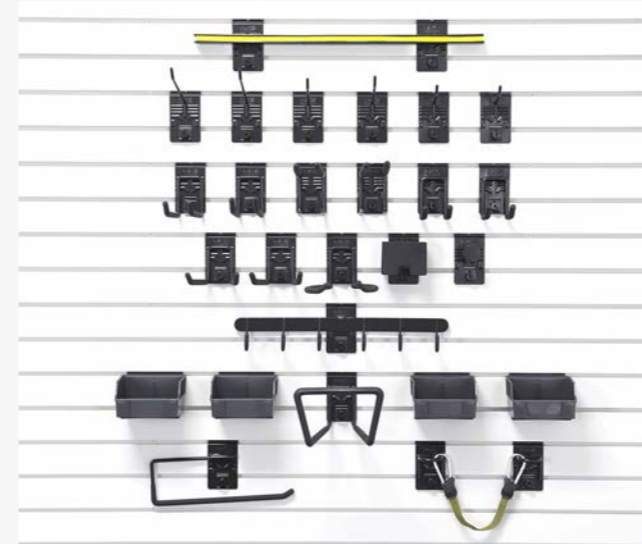

15" All-Purpose

15" Angled Bracket

12" Angled Hook

12" Power Tool Bracket

Steadyrack Bracket

Slot Inserts & Trim

Laminate Slot Inserts

Division Trim

Milwaukee Slatwall Laminate slot inserts are designed to blend seamlessly with the slatwall panels, creating a continuous, uninterrupted surface that enhances the visual flow of your space.

J Trim

Division Trim

Laminate Slot Inserts

Hook Bundles

Extra Large Hook Bundle

Extra Large Hook Bundle

Medium Hook Bundle

Large Hook Bundle

Small Hook Bundle

Basket Bundles

Extra Large Basket Bundle

Extra Large Basket Bundle

Medium Basket Bundle

Large Basket Bundle

Small Basket Bundle

Shelf Bundles

Extra Large Shelf Bundle

Extra Large Shelf Bundle