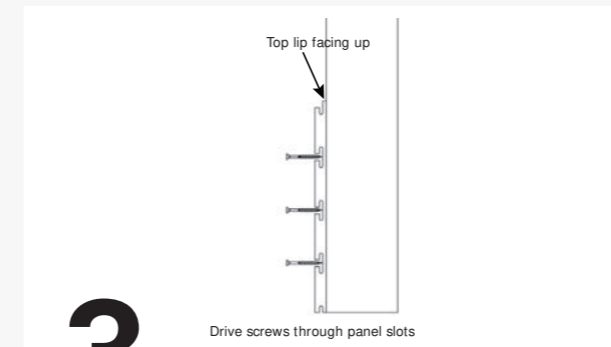

Laminated PVC Slatwall

This NEW patent protected technology is something the market has never seen before.

Features

- High Quality
- Compressed PVC
- Scratch Resistant
- Textured Finishes
- Strong Holding Capacity
- Weatherproof

Laminated PVC Slatwall Specifications

- 12" x 96" panels
- Case includes 4 panels
- 32 sq-ft per case

Industry Standard Slots

- 3-Inches on center
- Compatible with all accessories made industry standard

Laminate Specifications

- Thickness: 14c
- Scratch resistant layer
- Enhanced adhesive technology

Temperature Ratings

- Freeze Range: -25° F
- Heat Range: 140° F

Weight Capacity

Slatwall	15' Extension		Surface Test	
	Held	Failed	Held	Failed
MKE Laminate PVC Slatwall	160 lbs	180 lbs	550 lbs	no break
Installation Strip Slatwall	100 lbs	120 lbs	460 lbs	480 lbs
Competitive Slatwall	80 lbs	100 lbs	400 lbs	405 lbs

- 160 lbs per sq-ft
- Competitive product 80 lbs per sq-ft
- See competitive weight chart

Installation Guide

1 Wall Preparation

Ensure the installation area is clean, dry, and clear of debris to provide a suitable surface for the slatwall panels.

3 Attaching the First Panels

Start & position ALL base panels against the wall and, using a drill, secure it by driving screws through the panel's front slots directly into the stud centers until the screws are flush with the panel slots.