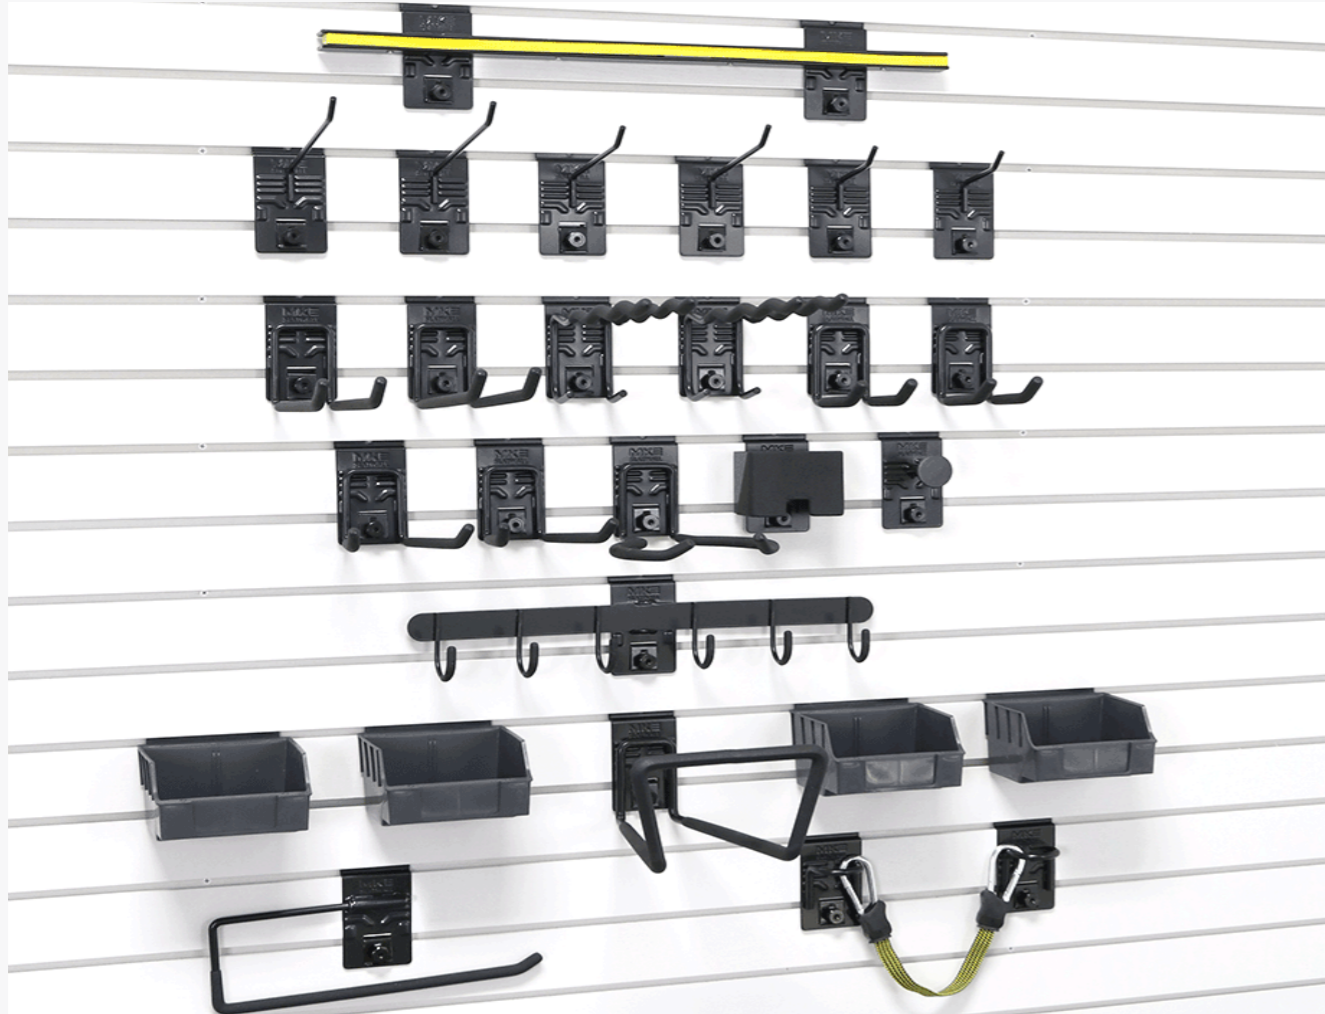

Milwaukee Slatwall Laminate slot inserts are designed to blend seamlessly with the slatwall panels, creating a continuous, uninterrupted surface that enhances the visual flow of your space.

J Trim

Division Trim

Laminate Slot Inserts

Hook Bundles

Extra Large Hook Bundle

Extra Large Hook Bundle

Medium Hook Bundle

Large Hook Bundle

Small Hook Bundle

Basket Bundles