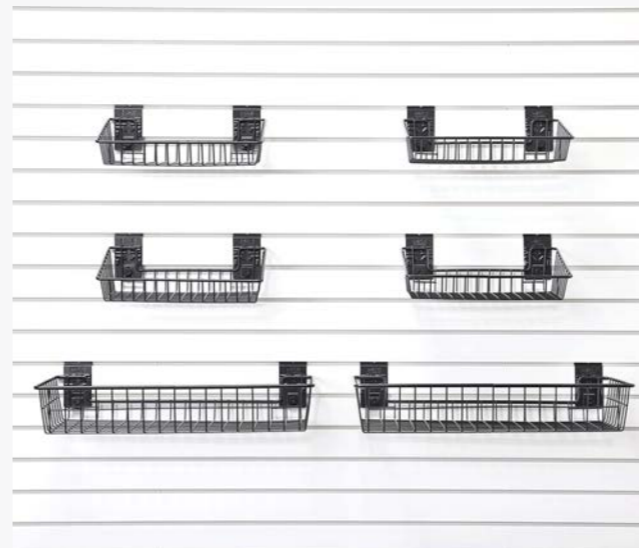

Laminate Slot Inserts

Hook Bundles

Extra Large Hook Bundle

Extra Large Hook Bundle

Medium Hook Bundle

Large Hook Bundle

Small Hook Bundle

Basket Bundles

Extra Large Basket Bundle

Extra Large Basket Bundle

Medium Basket Bundle

Large Basket Bundle

Small Basket Bundle

Shelf Bundles

Extra Large Shelf Bundle

Extra Large Shelf Bundle

Medium Shelf Bundle

Large Shelf Bundle

Small Shelf Bundle

Garage Storage

Whether it's bikes, tools, gardening gear, or anything else, Milwaukee Slatwall has you covered for garage storage. Our wide range of solutions meets all your storage needs, making us industry leaders for innovation and versatility in garage organization.